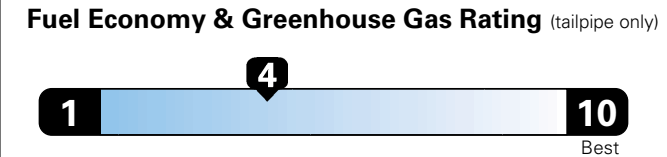

This vehicle emits 432 grams CO2 per mile. The best emits 0 grams per mile (tailpipe only). Producing and distributing fuel also creates emissions; learn more at fuelconomy.gov.

Actual results will vary for many reasons, including driving conditions and how you drive and maintain your vehicle. The average new vehicle gets 27 MPG and cost $7,500 to fuel over 5 years. Cost estimates are based on 15,000 miles per year at $2.70 per gallon. MPGe is miles per gasoline gallon equivalent. Vehicle emissions are a significant cause of climate change and smog.

fuelconomy.gov

Calculate personalized estimates and compare vehicles

GOVERNMENT 5-STAR SAFETY RATINGS

Overall Vehicle Score ★★★★★

Based on the combined ratings of frontal, side and rollover. Should ONLY be compared to other vehicles of similar size and weight.

Frontal Crash Driver Passenger ★★★★★

Based on the risk of injury in a frontal impact. Should ONLY be compared to other vehicles of similar size and weight.

Side Crash Front seat Rear seat ★★★★★

Based on the risk of injury in a side impact.

Rollover ★★★★★

Based on the risk of rollover in a single-vehicle crash.

Star ratings range from 1 to 5 stars (★★★★★) with 5 being the highest. Source: National Highway Traffic Safety Administration (NHTSA) www.safercar.gov or 1-888-327-4236

The safety ratings above are based on Federal Government tests of particular vehicles equipped with certain features and options. The performance of this vehicle may differ.

PARTS CONTENT INFORMATION

FOR VEHICLES IN THIS CARLINE:
U.S./CANADIAN PARTS CONTENT: 71%

MAJOR SOURCES OF FOREIGN PARTS CONTENT:

MEXICO : 18%

NOTE: PARTS CONTENT DOES NOT INCLUDE FINAL ASSEMBLY, DISTRIBUTION, OR OTHER NON-PARTS COSTS.

FOR THIS VEHICLE:

**FINAL ASSEMBLY POINT:
BELVIDERE, ILLINOIS, U.S.A.**

COUNTRY OF ORIGIN:

ENGINE: UNITED STATES

TRANSMISSION: UNITED STATES

VEHICLE PROTECTION
A PRODUCT OF FCA US LLC

Ask for Mopar Vehicle Protection for your vehicle. We Built It. We Back It.