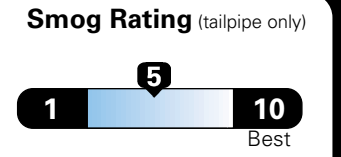

This vehicle emits 432 grams CO2 per mile. The best emits 0 grams per mile (tailpipe only). Producing and distributing fuel also creates emissions; learn more at fuelconomy.gov.

Actual results will vary for many reasons, including driving conditions and how you drive and maintain your vehicle. The average new vehicle gets 27 MPG and cost $7,500 to fuel over 5 years. Cost estimates are based on 15,000 miles per year at $2.70 per gallon. MPGe is miles per gasoline gallon equivalent. Vehicle emissions are a significant cause of climate change and smog.

fuelconomy.gov

Calculate personalized estimates and compare vehicles